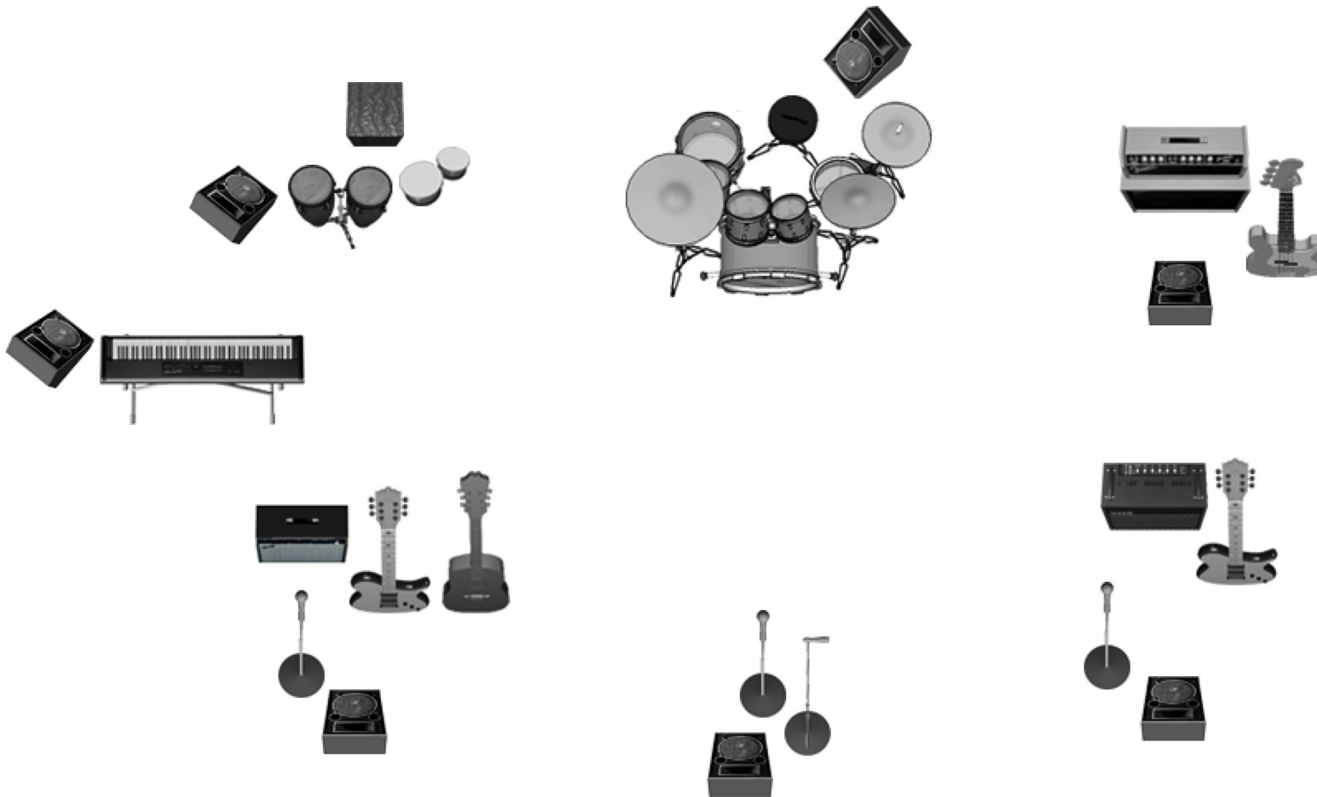

DAVE DIAMOND

Stage Plot and Input List

1. Kick Drum
2. Snare Top
3. Snare Bottom
4. Hi Hat
5. Rack 1
6. Floor Tom
7. OH-L
8. OH-R
9. Bass DI
10. Guitar Amp
11. Guitar Amp
12. Acoustic DI
13. Keyboard DI
14. Keyboard DI
15. Lead Vox
16. Background Vox
17. Background Vox (Percussion Toys Mic)
18. Background Vox
19. Percussion L
20. Percussion R
21. OH Percussion Toys